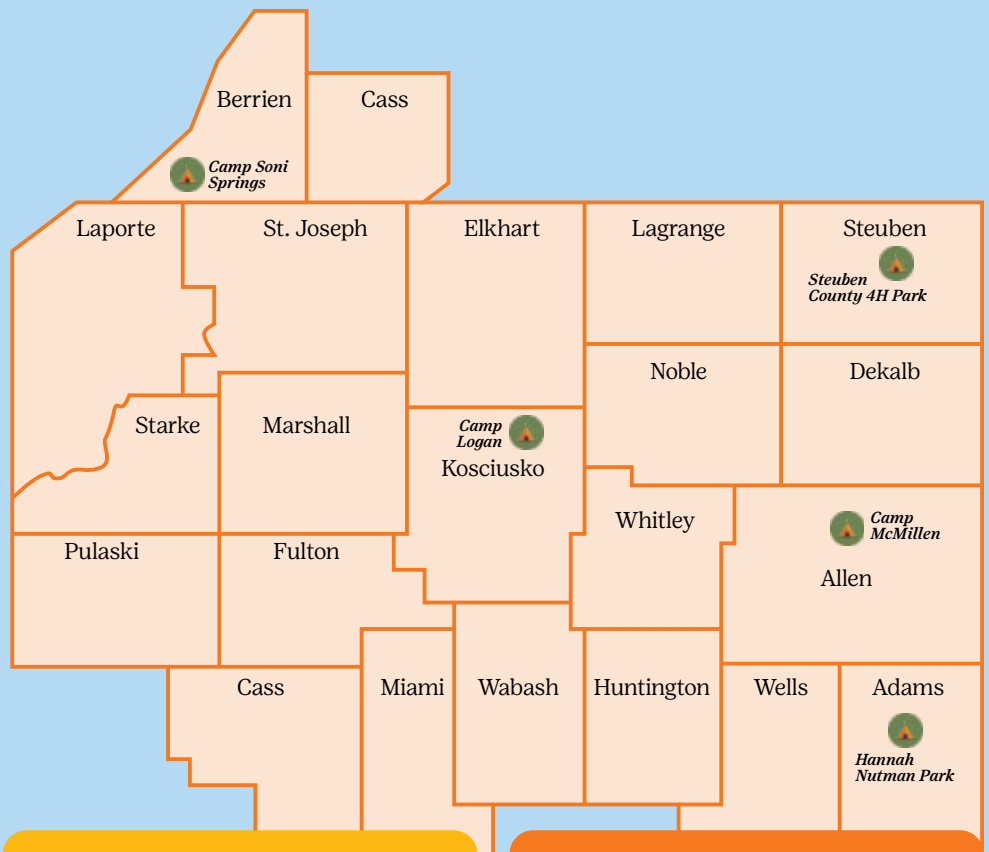

The fun doesn't stop with summer!

Did you know that our camp properties are open year round and have everything you need for all types of camping?

Visit gsnim.org to learn more.

Camp Soni Springs

Camp Soni Springs is located in Three Oaks, MI, just a hop, skip, and a jump from Lake Michigan. At the entrance to this scenic property, Lake Mary is a perfect swimming spot; girls can experience kayaking, archery, stargazing, and more in a beautiful, wooded setting.

Camp Logan

Camp Logan is located on Dewart Lake in Syracuse, IN. Girls enjoy a classic summer camp experience filled with swimming, games, songs, hiking, and more! Girls can also choose from themed camps with specialized activities like horseback riding, art, and science.