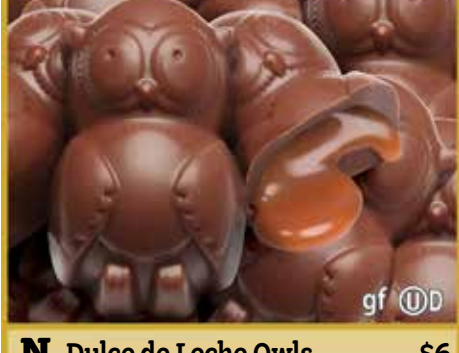

H Almond Butter Cups \$7
Creamy almond butter covered in rich milk chocolate. 6 oz. Box

I Chocolate Covered Raisins \$7
The plumpiest raisins covered in smooth milk chocolate. 10 oz.

J Dark Choc. Caramel Caps w/ Sea Salt \$7
Dark chocolate covered caramel topped with sea salt. 6 oz. Box

K English Butter Toffee \$7
Crunchy handcrafted toffee drenched in milk chocolate. 6 oz. Box

L Deluxe Pecan Clusters \$7
Roasted pecans covered in caramel and milk chocolate. 5 oz. Box

M Peanut Butter Bears \$6
Milk chocolate bears with a smooth peanut butter filling. 6 oz. Box