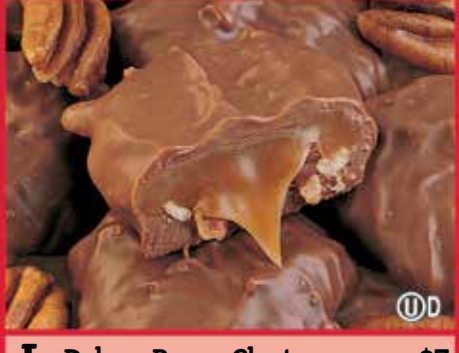

L Deluxe Pecan Clusters $7
Roasted pecans covered in caramel and milk chocolate. 5 oz. Box