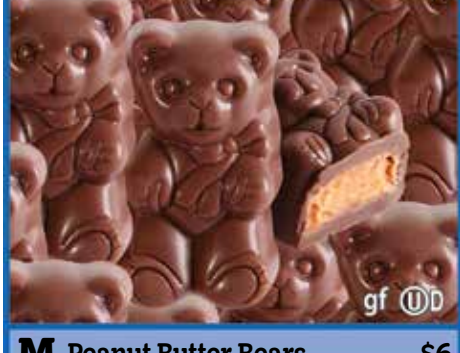

H Almond Butter Cups \$7
Creamy almond butter covered in rich milk chocolate. 6 oz. Box

I Chocolate Covered Raisins \$7
The plumpiest raisins covered in smooth milk chocolate. 10 oz.

J Dark Choc. Caramel Caps w/ Sea Salt \$7
Dark chocolate covered caramel topped with sea salt. 6 oz. Box

K English Butter Toffee \$7
Crunchy handcrafted toffee drenched in milk chocolate. 6 oz. Box

L Deluxe Pecan Clusters \$7
Roasted pecans covered in caramel and milk chocolate. 5 oz. Box

M Peanut Butter Bears \$6
Milk chocolate bears with a smooth peanut butter filling. 6 oz. Box