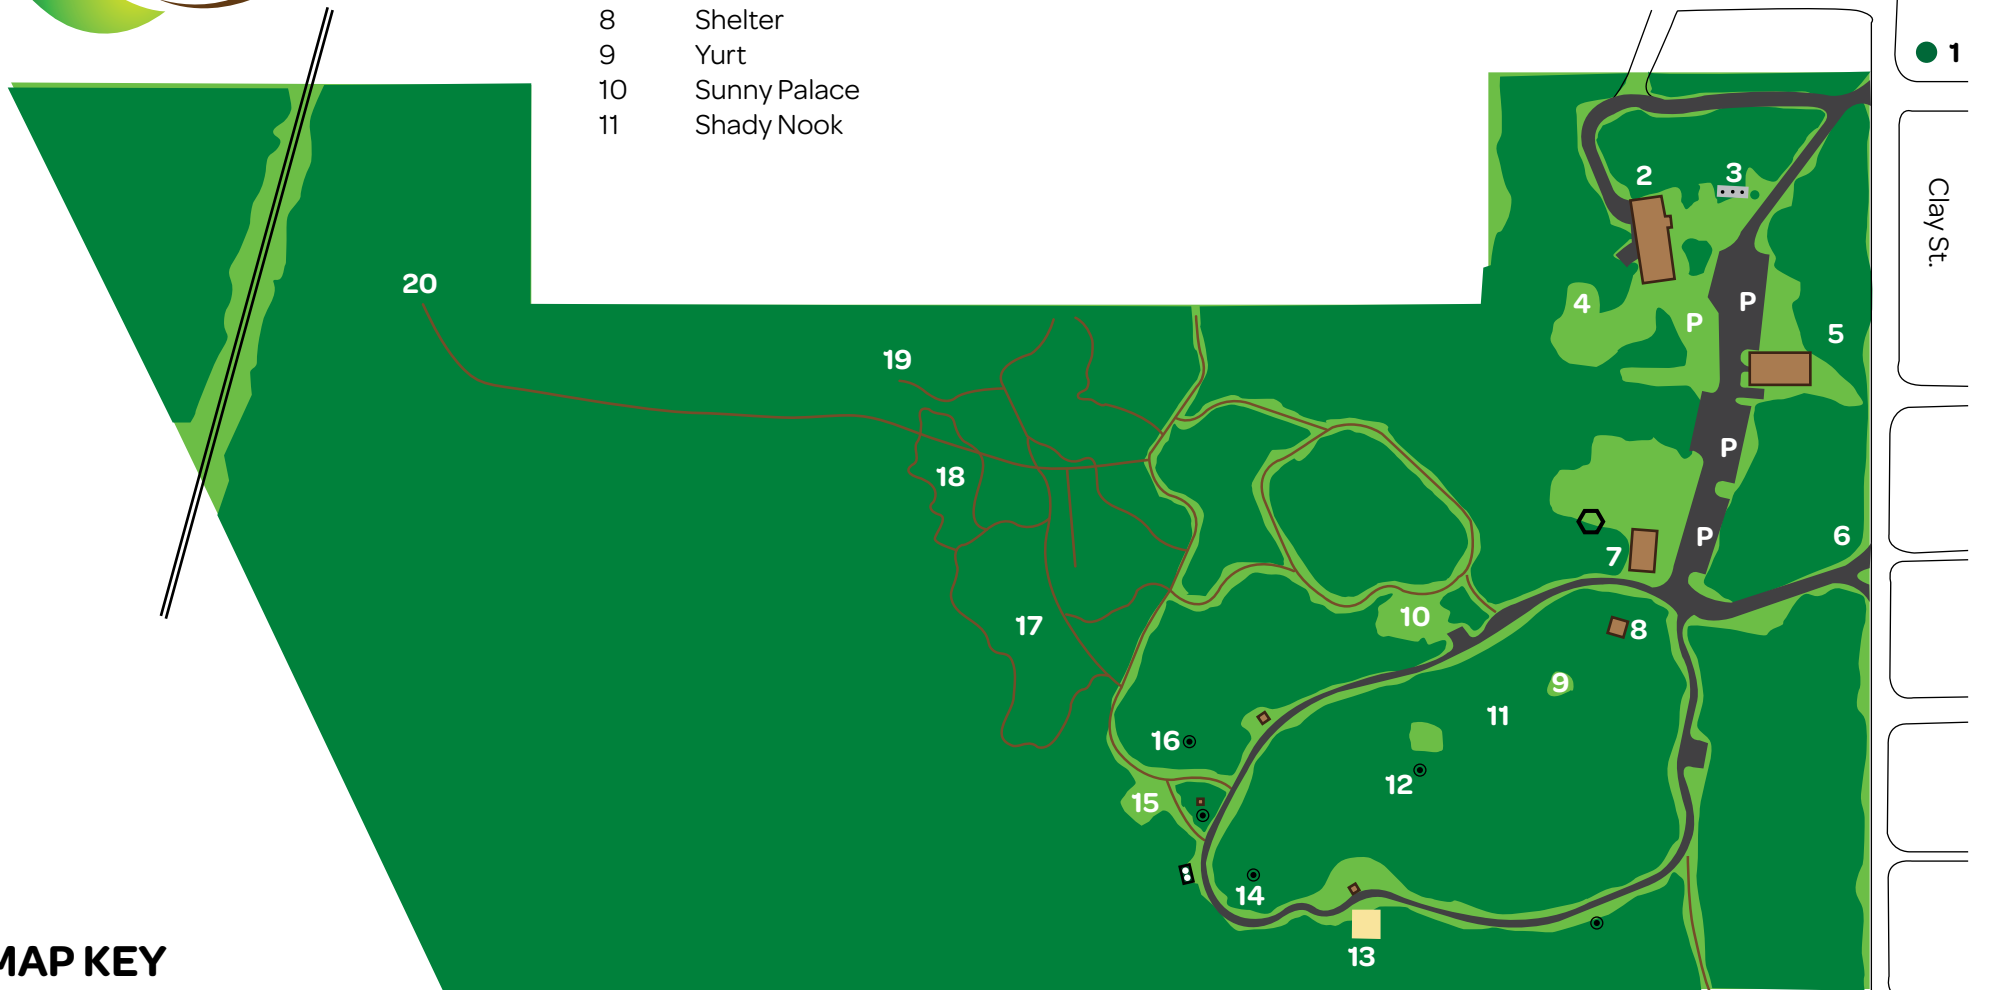

**Camp Wildwood**  
 303 East Clay Street  
 Logansport, IN 46947

- 1 Main Entrance
- 2 Dunbar Service Center
- 3 Flag Plaza
- 4 Ground Hog Palace
- 5 Green Pavilion
- 6 Exit
- 7 Studio of Dreams
- 8 Shelter
- 9 Yurt
- 10 Sunny Palace
- 11 Shady Nook

- 12 Place of Violets
- 13 Archery
- 14 Buckeye Crossing
- 15 Trail's End/Platform Tents
- 16 Honeysuckle Grove
- 17 Geology, Forestry & Mammal Interpretive Trails
- 18 Wetlands
- 19 Wild Birds at Wildwood
- 20 Bird Blind

**MAP KEY**

- Building
- Fire Ring
- Ga-Ga Pit
- Bridge
- Trail
- Waterway
- Greenie
- Road
- Parking
- Gate